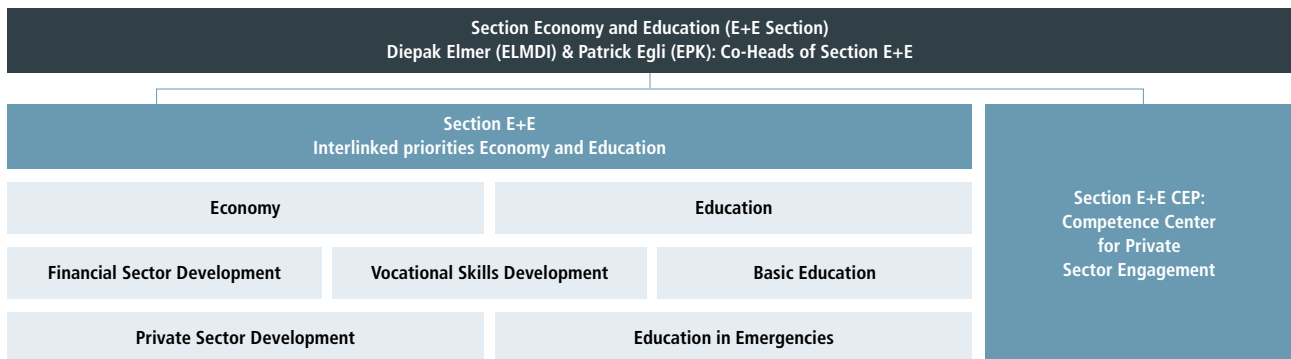

Swiss Agency for Development
and Cooperation SDC

Introducing Economy + Education

For SDC decision makers

Executive summary

The impact and success of SDC's work depends on the competences of our staff and how well we work together. For this reason, it is important that you and your staff are connected to the Economy and Education (E+E) Section and Networks.

Therefore, embrace E+E best practices and actively engage with the community.

The E+E Section is dedicated to promote Switzerland's strategic goal of achieving inclusive and sustainable development and economic growth through four interconnected thematic priorities:

- Education (**EDU**)
- Vocational Skills Development (**VSD**)
- Private Sector Development (**PSD**) and
- Financial Sector Development (**FSD**).

In addition, the E+E Section actively promotes the modality of Private Sector Engagement (PSE) within all thematic areas across the SDC.