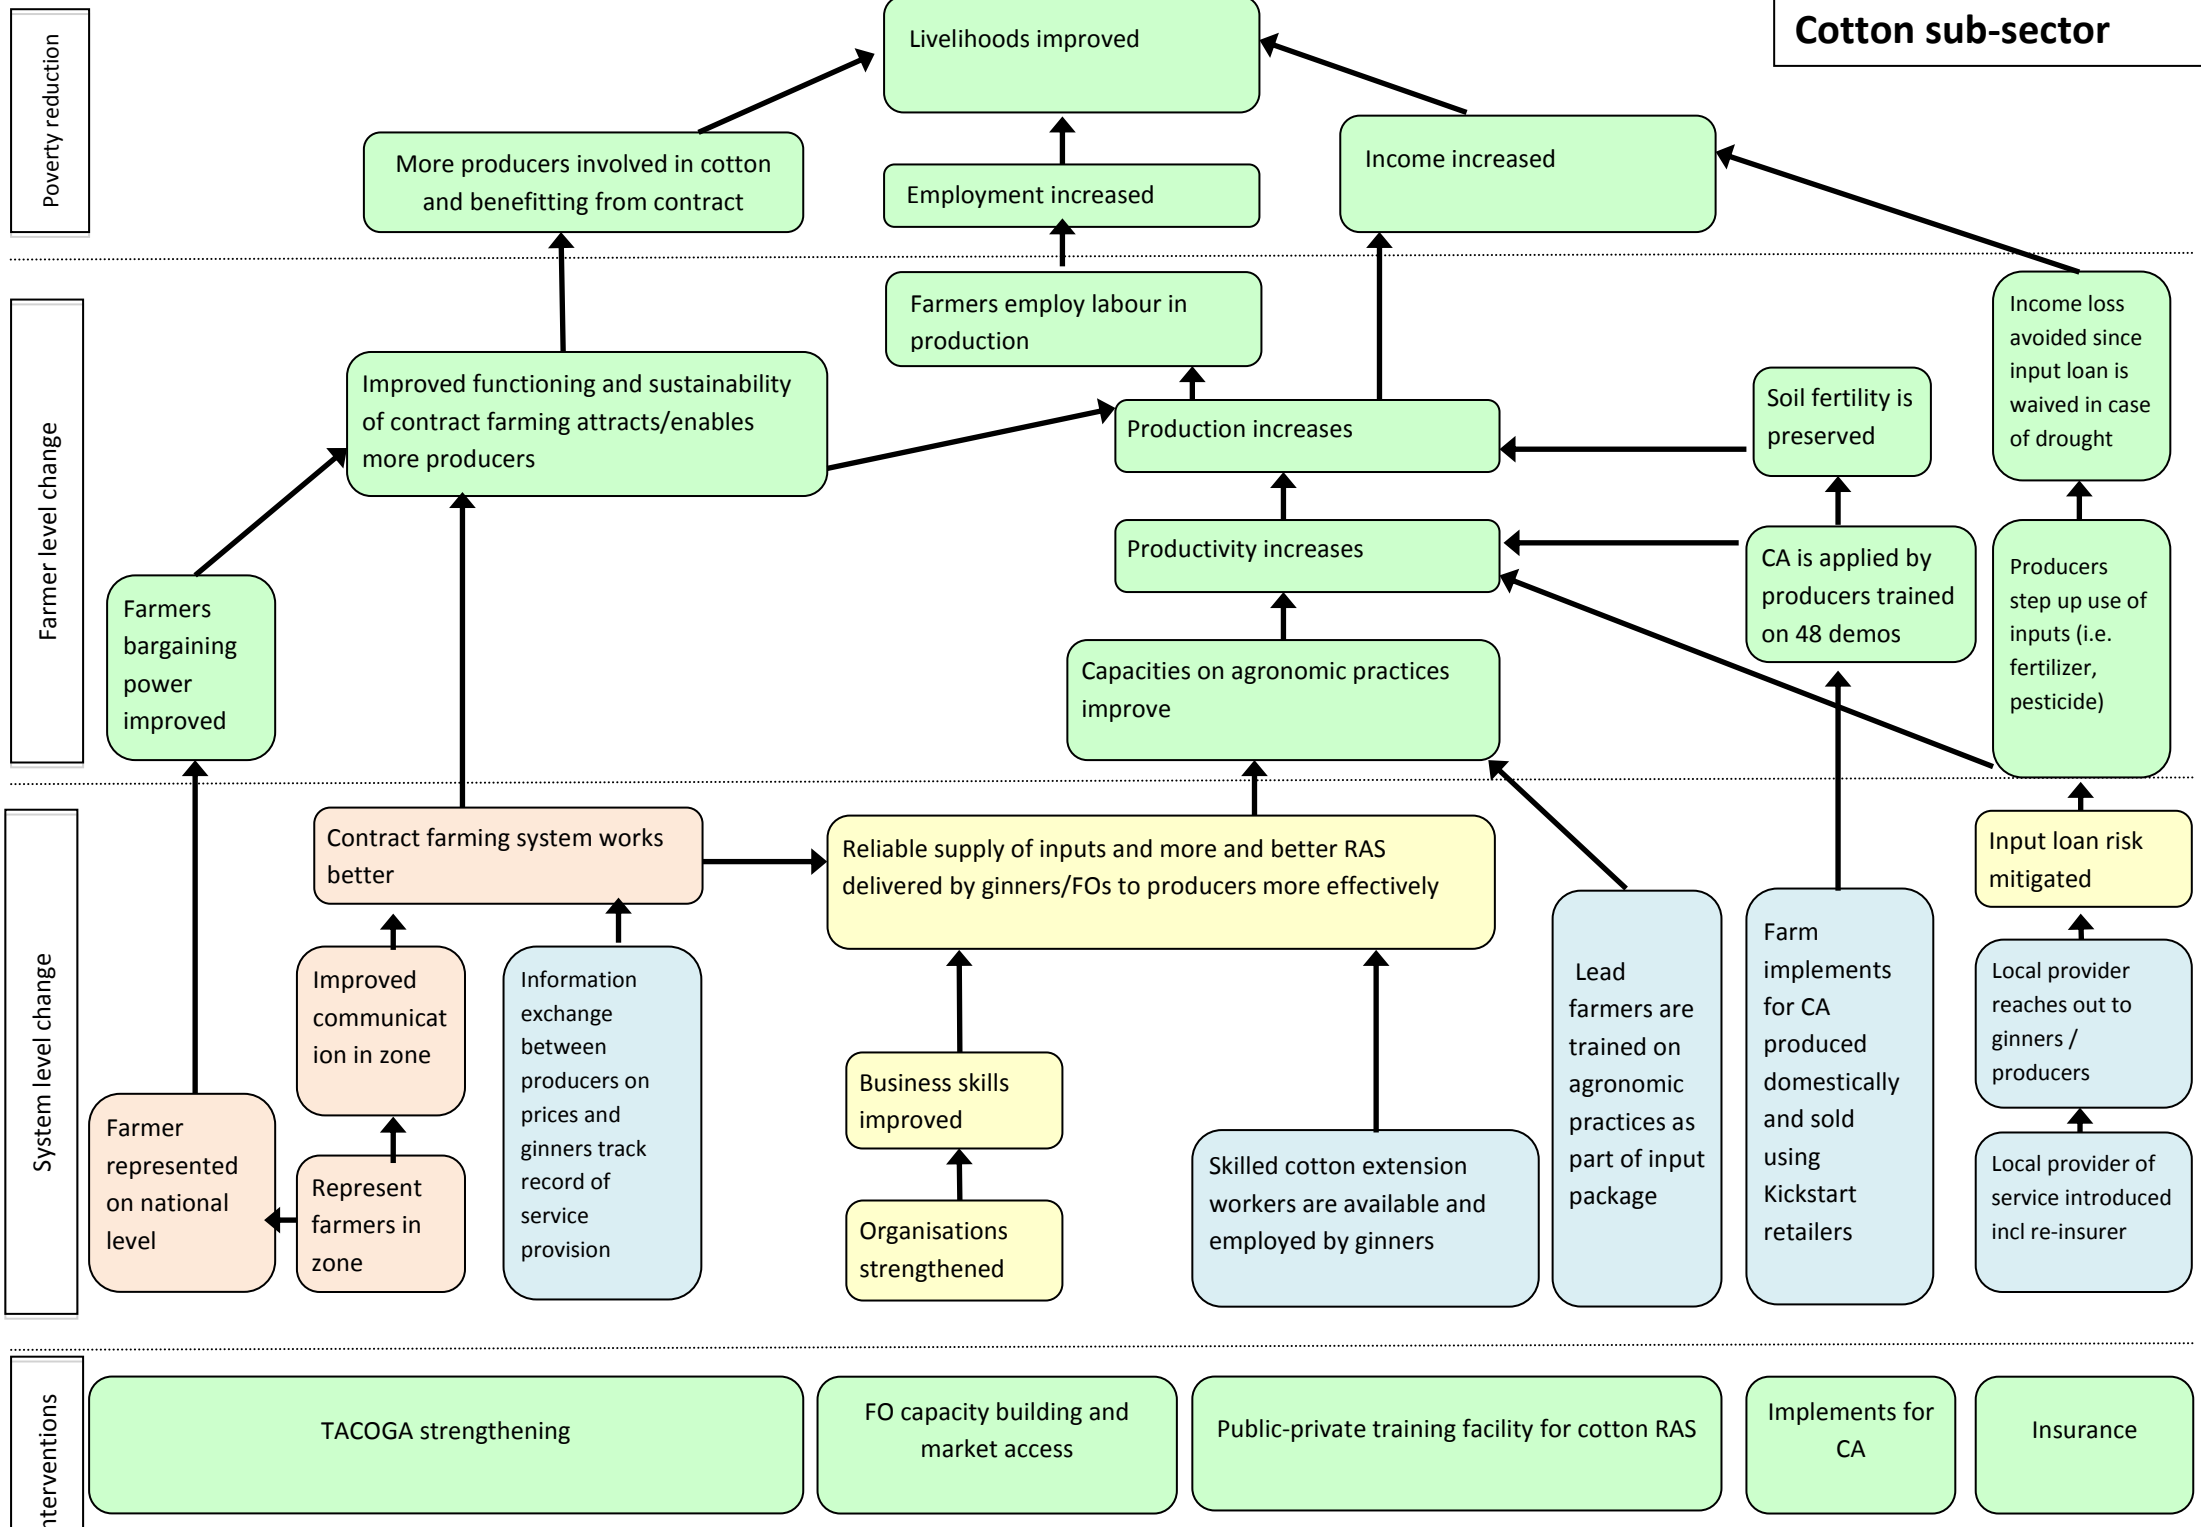

## **Rural Livelihoods Development Programme (RLDP), Tanzania**

Proposed Result Chains

- Cotton sub-sector
- Sunflower sub-sector

Draft versions, September 2011

**Cotton sub-sector**

**Legend**

Business environment change

Core transaction change

Service market change

# Sunflower sub-sector

## Improved Livelihoods to Sunflower farmers