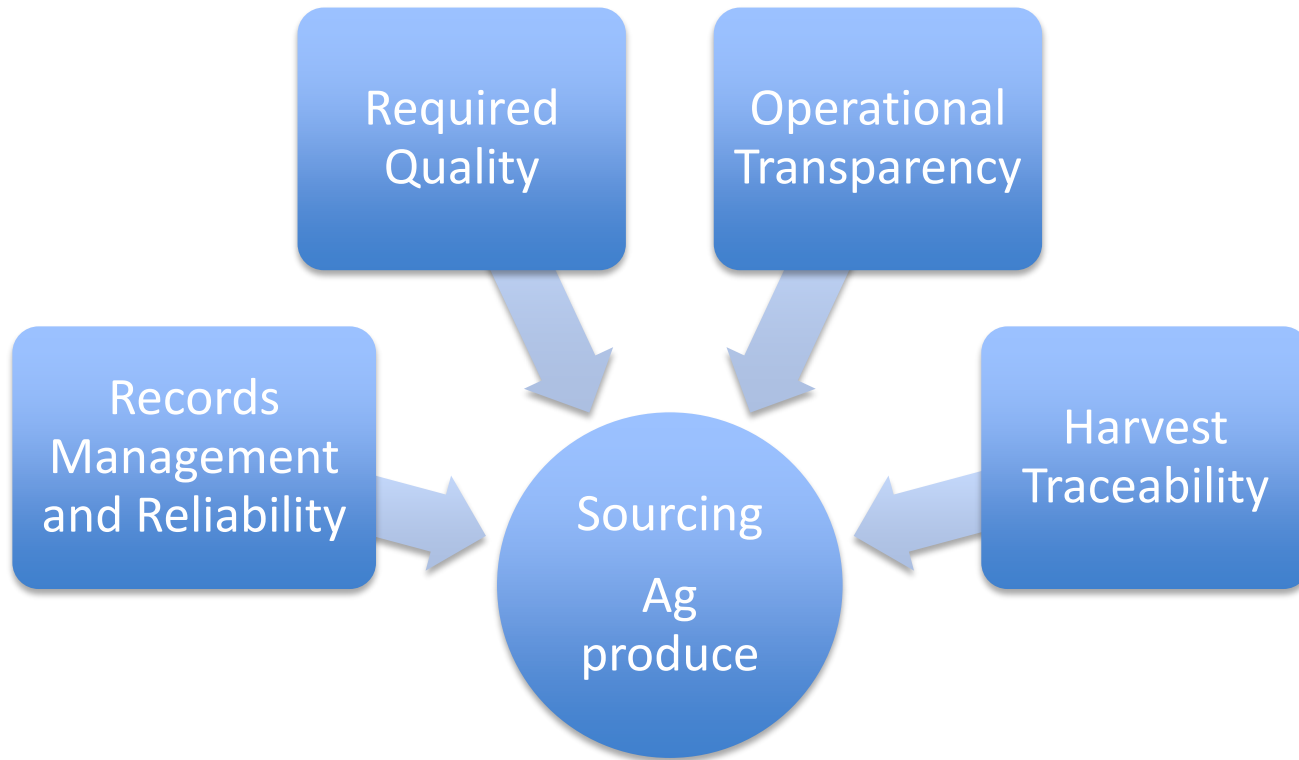

Mandate to support smallholder farmers:

- increasing productivity through improved technology
- improving access to markets
- mitigating farming risks

SFSA is engaged in developing outgrower management schemes in Ghana, Burkina Faso, Ivory Coast, Kenya, Peru

Development of Farmforce is co-funded by the Swiss State Secretariat for Economic Affairs SECO

Schweizerische Eidgenossenschaft
Confédération suisse
Confederazione Svizzera
Confederaziun svizra

Swiss Confederation

Federal Department of Economic Affairs FDEA
State Secretariat for Economic Affairs SECO

From a market perspective, certified smallholder contact farming has many challenges for businesses:

Before Farmforce – Paper Based Systems

Field Staff

The mobile client runs on Android phones and is used by field staff to enter data.

Runs offline.

The Farmforce Server is a cloud based web application. It is used by cooperatives, farmer business organizations and other aggregators to organize and monitor farming activities