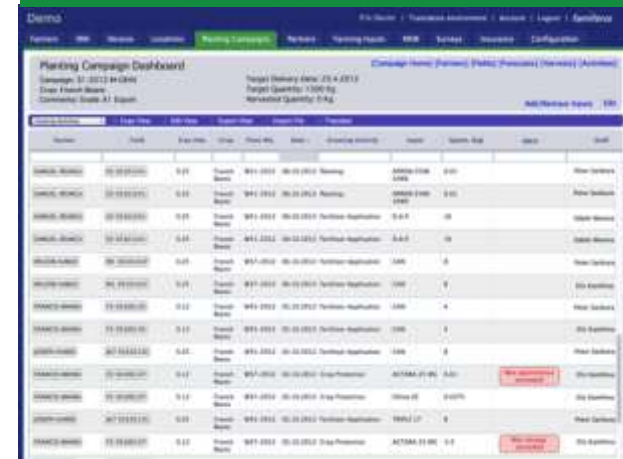

Field officer captures data in the field: GlobalG.A.P-compliant growing activities and assessment, yield forecast, agronomic questions, and more

Management gets real-time information on growing progress and productivity across hundreds of outgrowers

Management can easily monitor performance of field officers and guide their activities efficiently

Internal Control System and Audit firms detect compliance issues early and can focus field visits on areas of concern