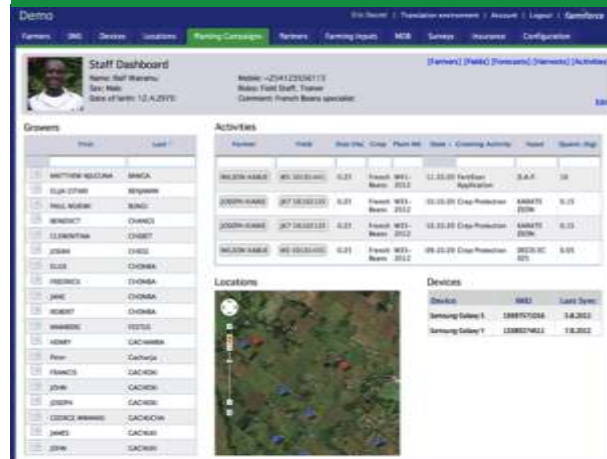

Field officer captures data in the field: GlobalG.A.P-compliant growing activities and assessment, yield forecast, agronomic questions, and more

Management gets real-time information on growing progress and productivity across hundreds of outgrowers

Management can easily monitor performance of field officers and guide their activities efficiently

Internal Control System and Audit firms detect compliance issues early and can focus field visits on areas of concern