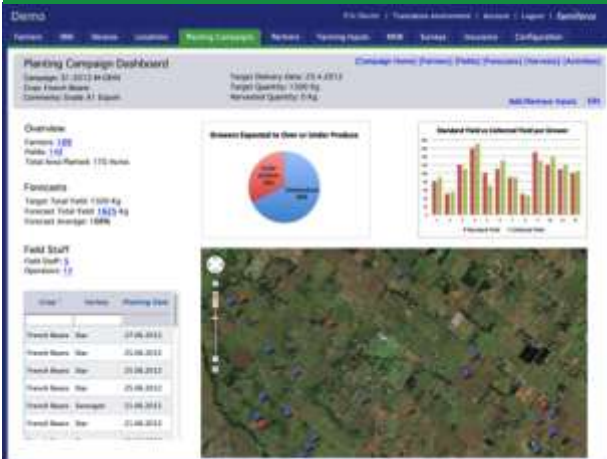

Field officer captures data in the field: GlobalG.A.P-compliant growing activities and assessment, yield forecast, agronomic questions, and more

Management gets real-time information on growing progress and productivity across hundreds of outgrowers

Management can easily monitor performance of field officers and guide their activities efficiently

Internal Control System and Audit firms detect compliance issues early and can focus field visits on areas of concern