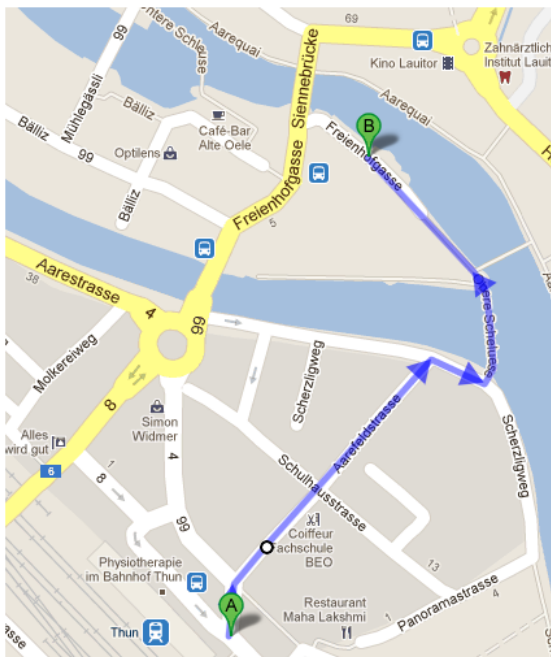

The “how to get there” guide and other logistical information f2f e+i Network Meeting 2015 in Thun

Conference Venue

Hotel Freienhof
Freienhofgasse 3
3600 Thun

Phone +41 33 227 50 50
Fax +41 33 227 50 55
info@freienhof.ch
www.freienhof.ch

Conference fee

Free

How to get there

In Thun, Hotel Freienhof, Thun

In Thun, follow “city”. Once you are in front of the railway station, cross the street, walk straight ahead until you reach the river, cross the old wooden bridge over the river, continue left as indicated on the map. It is a 5 minutes walk from the railway station.

- A Railway station
- B Hotel Freienhof